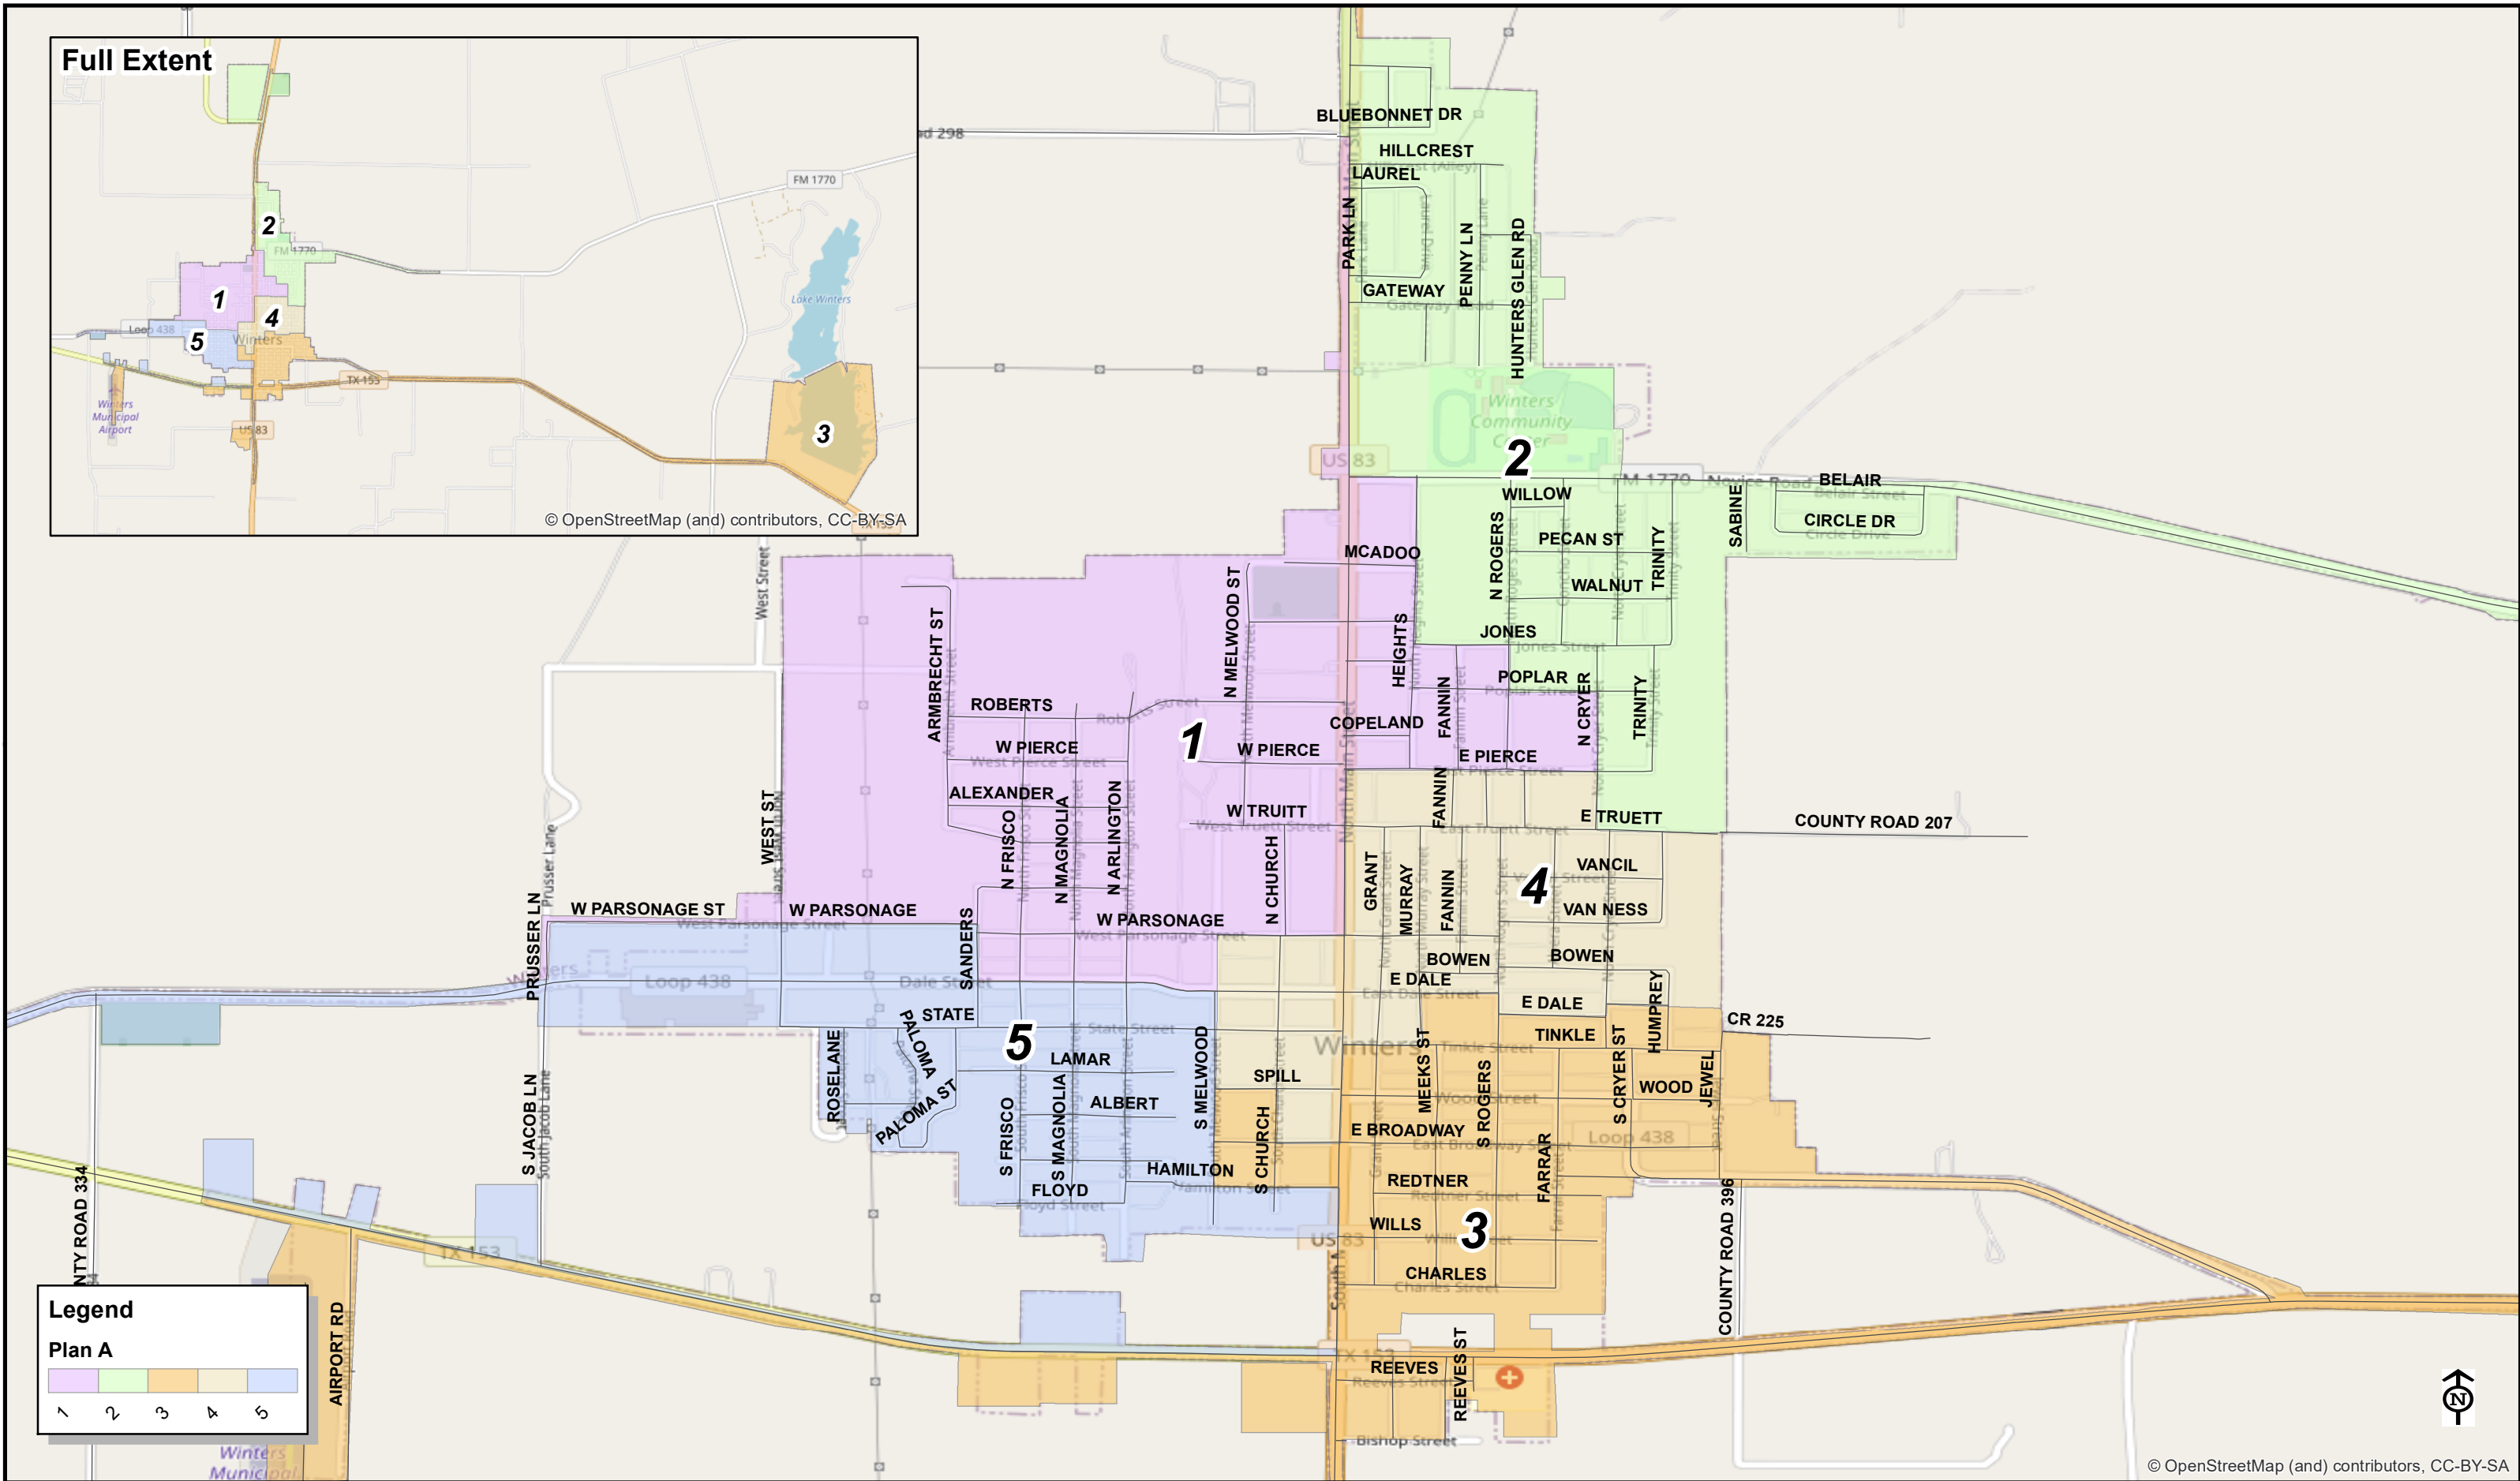

© OpenStreetMap (and) contributors, CC-BY-SA

# City of Winters - Council Districts Plan A - Adopted July 18, 2022

Created: 7/20/2022  
Census Geography does not match up with Benchmark Districts

© 2021 Bickerstaff Heath Delgado Acosta LLP  
Data Source: Roads, Water and other features obtained from the 2020 Tiger/line files, U.S. Census Bureau